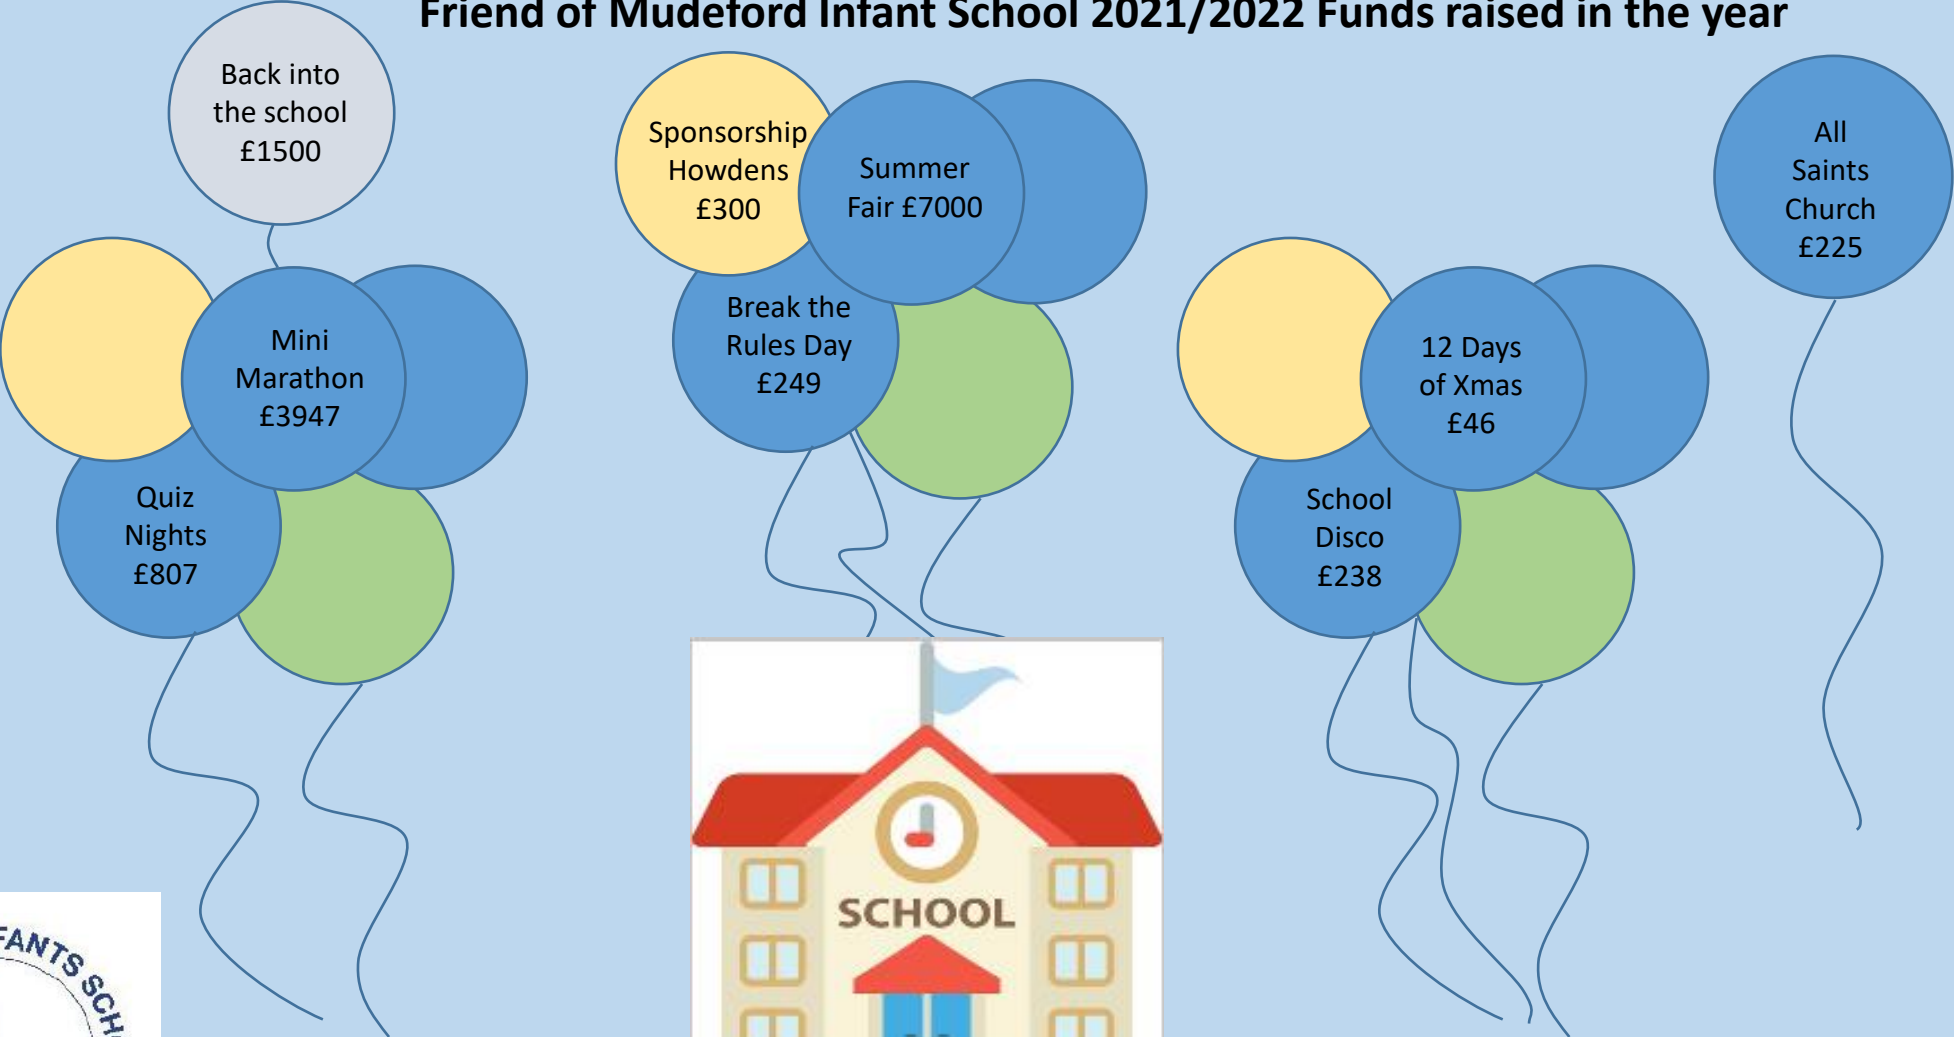

# Friend of Mudeford Infant School 2021/2022 Funds raised in the year

**TOTAL RAISED £12,812**